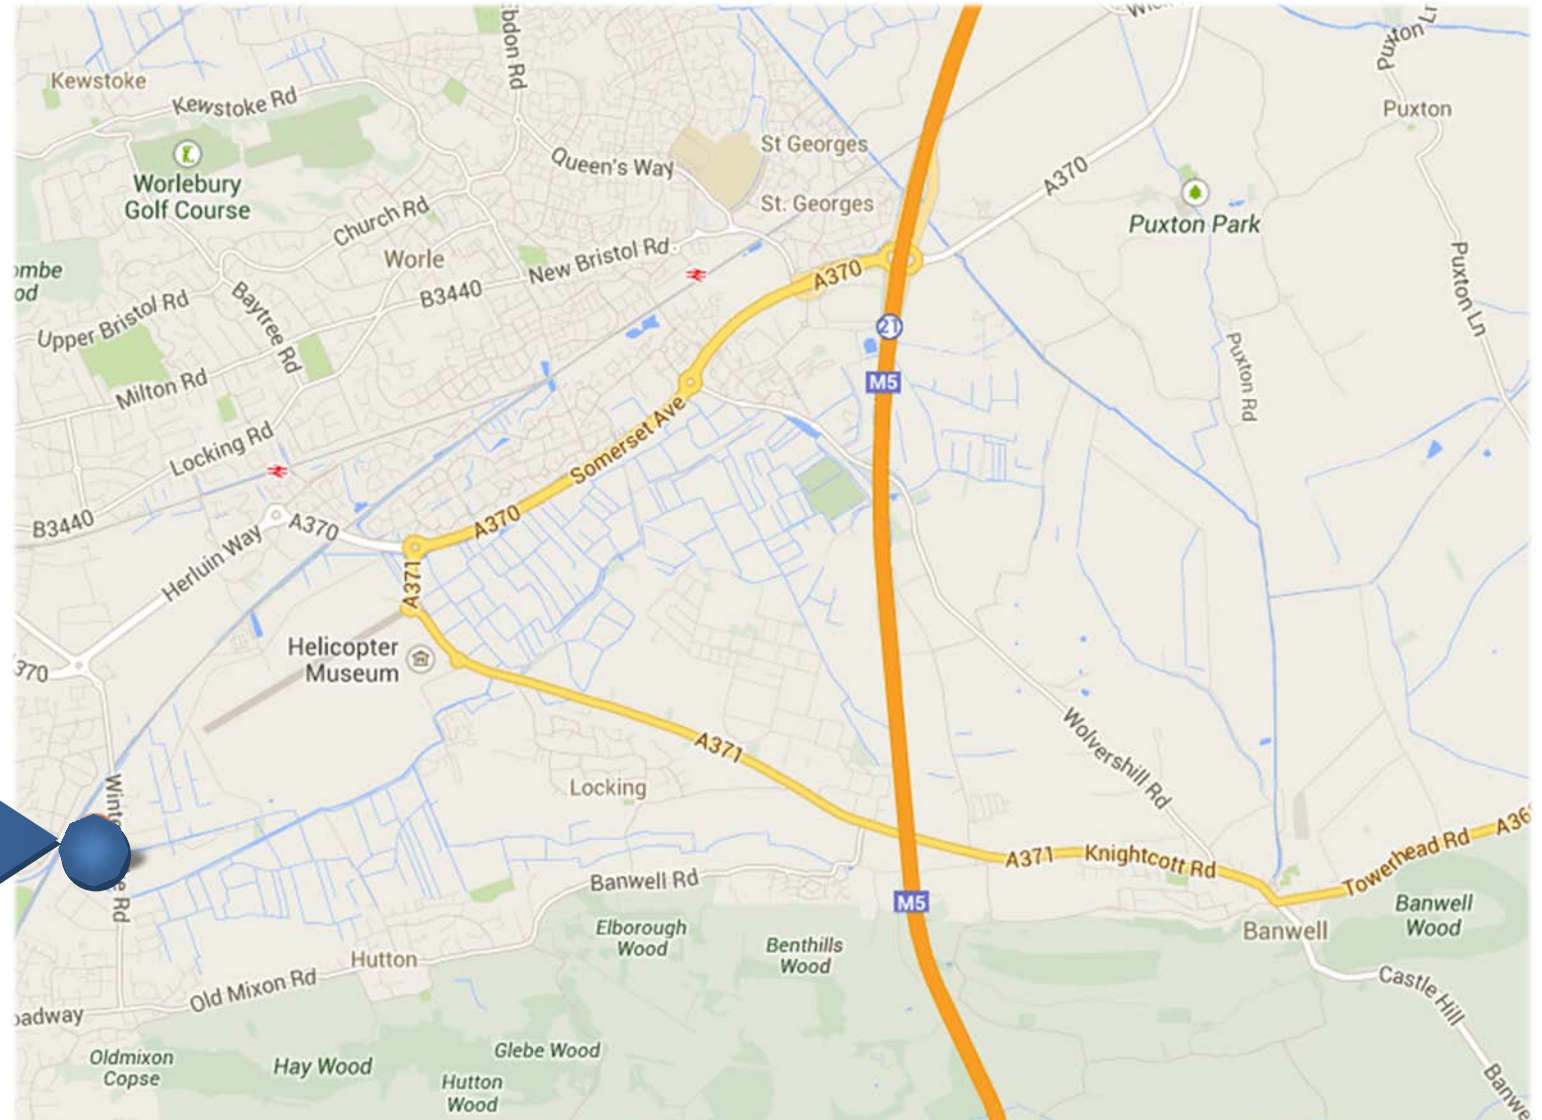

Head Quarters: Abatec House, Oldmixon Crescent, Weston-super-Mare, North Somerset, BS24 9AX
Tel: 01934 635025 | Fax: 01934 419999 | Email: mail@abatec.co.uk

We are here