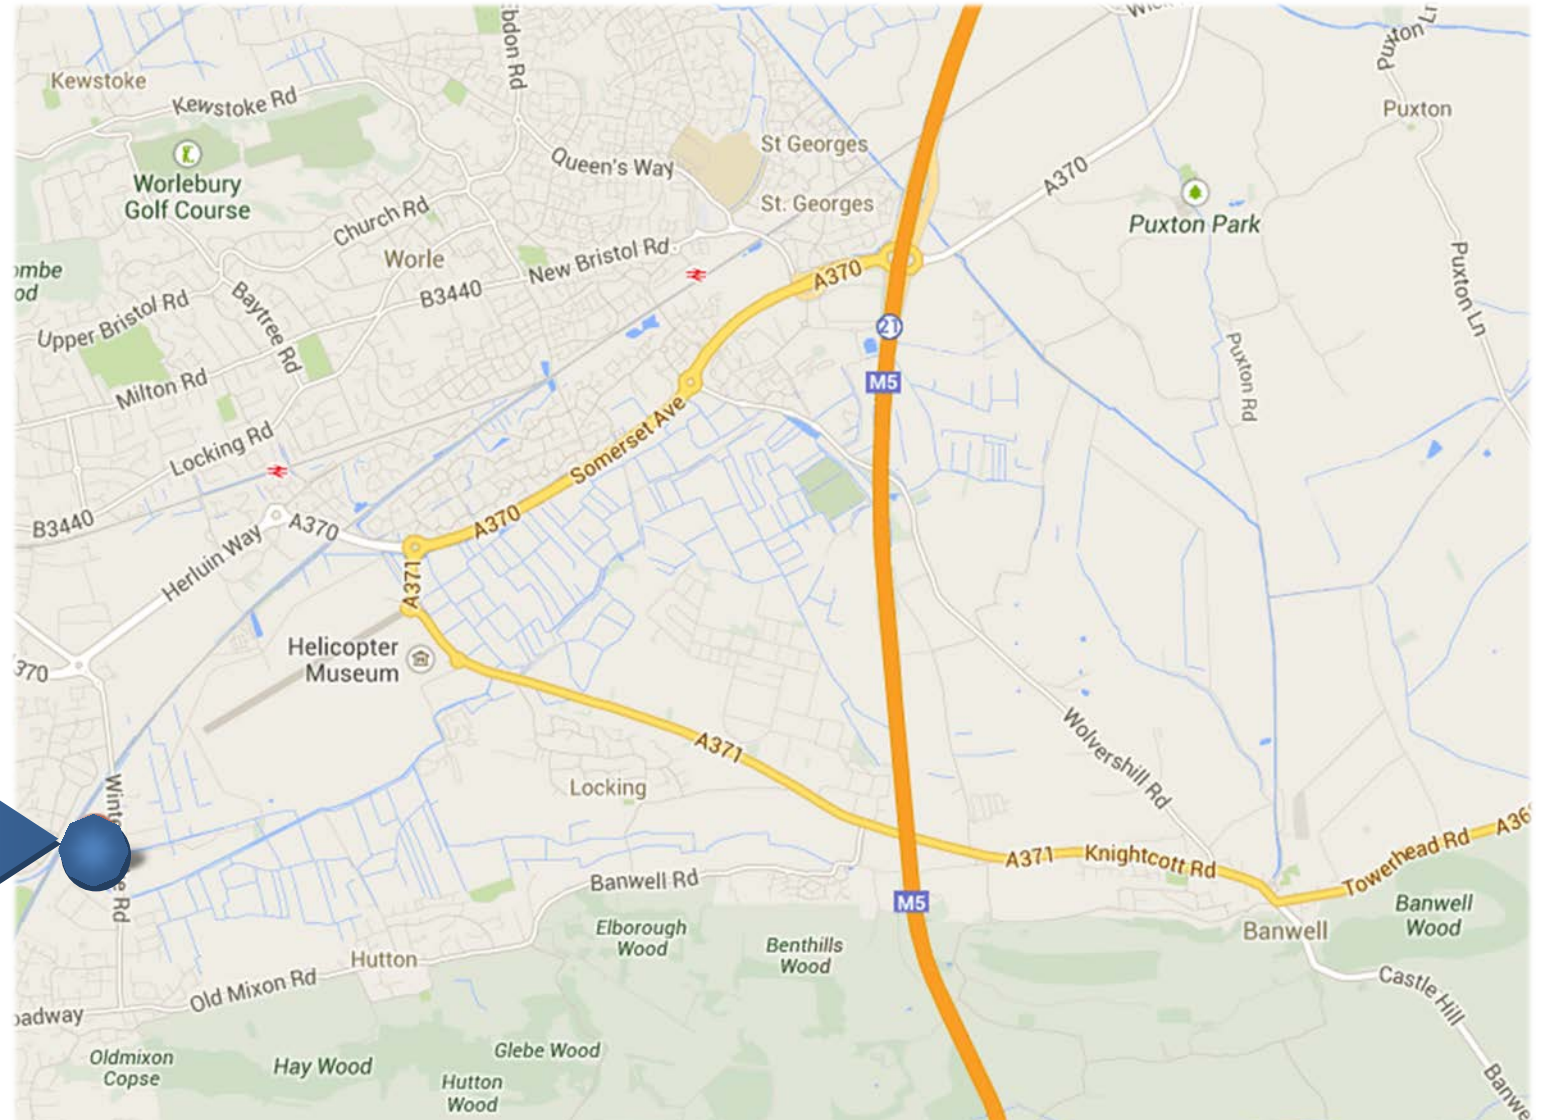

Head Quarters: Abatec House, Oldmixon Crescent, Weston-super-Mare, North Somerset, BS24 9AX  
Tel: 01934 635025 | Fax: 01934 419999 | Email: mail@abatec.co.uk

We are here